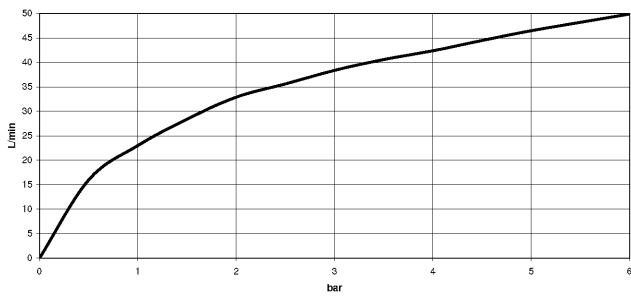

22 900 892

- rosette Ø 55 mm
- hose covering 200mm, for shortening

	Champagne (22kt Gold)	22 900 892-47
	Chrome	22 900 892-00
	Brushed Platinum	22 900 892-06
	Platinum	22 900 892-08
	Dark Chrome	22 900 892-19
	Brushed Durabronze (23kt Gold)	22 900 892-28
	Matte Black	22 900 892-33
	Brushed Champagne (22kt Gold)	22 900 892-46
	Brushed Dark Platinum	22 900 892-99

22 900 892

mm [inches]

Flow rate chart

22 900 892

Parts for other
finishes can be found
here: [Chrome](#)