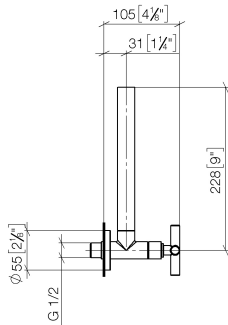

22 900 892

- rosette Ø 55 mm
- hose covering 200mm, for shortening

	Champagne (22kt Gold)	22 900 892-47
	Chrome	22 900 892-00
	Brushed Platinum	22 900 892-06
	Platinum	22 900 892-08
	Dark Chrome	22 900 892-19
	Brushed Durabronze (23kt Gold)	22 900 892-28
	Matte Black	22 900 892-33
	Brushed Champagne (22kt Gold)	22 900 892-46
	Brushed Dark Platinum	22 900 892-99

22 900 892

mm [inches]

Flow rate chart

22 900 892

Parts for other
finishes can be found
here: [Chrome](#)